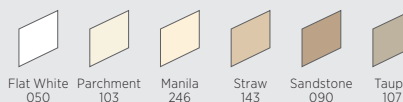

USG RADAR™ ILLUSION™ ACOUSTICAL PANELS

CLIMAPLUS™ PERFORMANCE

USG Radar™ Illusion™ Four/48 Panels
with ClimaPlus™ Performance/
USG Donn® Brand DX*/DXL™
Acoustical Suspension System

TO ORDER SAMPLES, GO TO USG.COM OR CGCINC.COM

STANDARD COLORS

ADVANTAGE COLORS

FEATURES AND BENEFITS

- Nondirectional pattern offers fast, efficient installation.
- Face scores create illusion of a smaller-scaled ceiling system.
- ClimaPlus™ 30-year limited system warranty against visible sag, mold and mildew.
- Optional Firecode® product designed to meet life-safety codes.

APPLICATIONS

- Schools
- Corridors
- General offices
- Retail stores

SUBSTRATE

- Wet-formed mineral fiber

Lightly Textured Panel